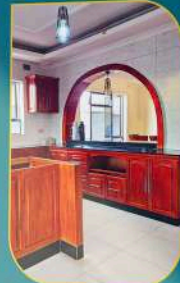

Omni Furniture

THE BEST FOR YOUR
INTERNAL AND EXTERNAL
FURNITURE NEEDS

+265 896 087 324
+265 991 838 279